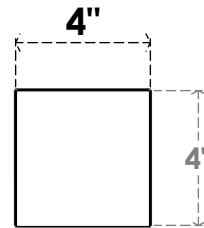

ITEM NUMBER: BRCPC040X36000X04000TRA

4"W X 36"D X 4"H TRADITIONAL ARCHITECTURAL GRADE PVC CLOSED KNEE BRACE

SIDE PROFILE

FRONT PROFILE

ISOMETRIC

EKENA MILLWORK
2300 WEST MAIN ST.
CLARKSVILLE, TX 75426
TOLL FREE: 866-607-0453
WWW.EKENAMILLWORK.COM