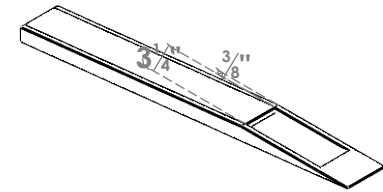

ITEM NUMBER: BRCPC040X36000X04000TRA

4"W X 36"D X 4"H TRADITIONAL ARCHITECTURAL GRADE PVC CLOSED KNEE BRACE

SIDE PROFILE

FRONT PROFILE

ISOMETRIC

EKENA MILLWORK
2300 WEST MAIN ST.
CLARKSVILLE, TX 75426
TOLL FREE: 866-607-0453
WWW.EKENAMILLWORK.COM