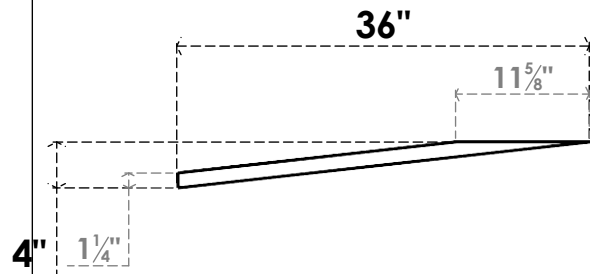

ITEM NUMBER: BRCPC040X36000X04000TRA

4"W X 36"D X 4"H TRADITIONAL ARCHITECTURAL GRADE PVC CLOSED KNEE BRACE

SIDE PROFILE

FRONT PROFILE

ISOMETRIC

EKENA MILLWORK
2300 WEST MAIN ST.
CLARKSVILLE, TX 75426
TOLL FREE: 866-607-0453
WWW.EKENAMILLWORK.COM